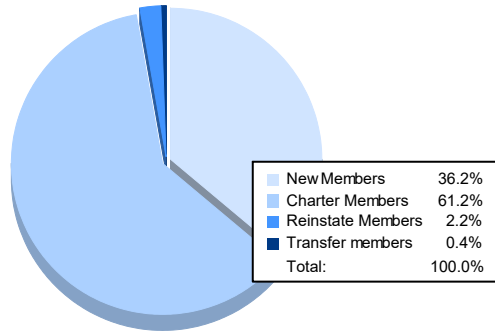

Year	New Clubs	Dropped Clubs	Gain/ Loss Clubs	New Members	Charter Members	Reinstate Members	Transfer Members	Total Member Added	Total Members Dropped	Gain/ Loss Members
2018-2019	0	1	-1	16	1	3	3	23	75	-52
2019-2020	0	3	-3	15	3	1	6	25	71	-46
2020-2021	1	2	-1	58	25	10	9	102	88	14
2021-2022	0	2	-2	70	0	7	0	77	56	21
2022-2023	6	1	5	81	137	5	1	224	118	106
<b>Average</b>	<b>1</b>	<b>2</b>	<b>0</b>	<b>48</b>	<b>33</b>	<b>5</b>	<b>4</b>	<b>90</b>	<b>82</b>	<b>9</b>

### Membership Composition June 2023 Cumulative