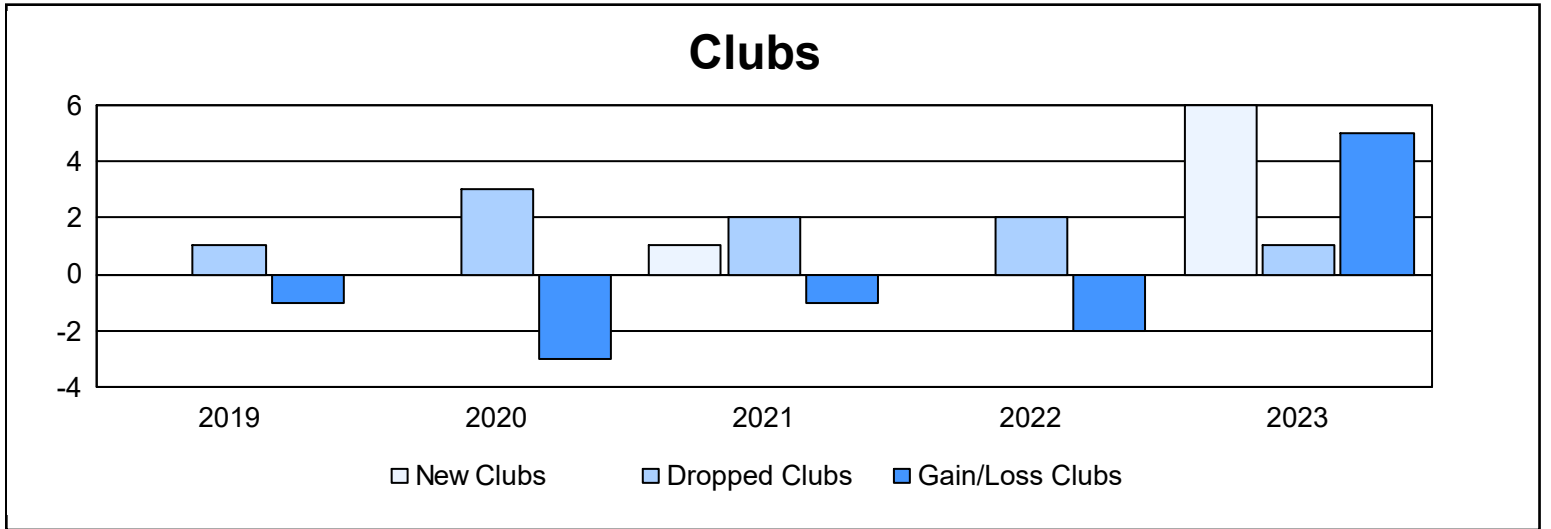

Year	New Clubs	Dropped Clubs	Gain/ Loss Clubs	New Members	Charter Members	Reinstate Members	Transfer Members	Total Member Added	Total Members Dropped	Gain/ Loss Members
2018-2019	0	1	-1	16	1	3	3	23	75	-52
2019-2020	0	3	-3	15	3	1	6	25	71	-46
2020-2021	1	2	-1	58	25	10	9	102	88	14
2021-2022	0	2	-2	70	0	7	0	77	56	21
2022-2023	6	1	5	81	137	5	1	224	118	106
<b>Average</b>	<b>1</b>	<b>2</b>	<b>0</b>	<b>48</b>	<b>33</b>	<b>5</b>	<b>4</b>	<b>90</b>	<b>82</b>	<b>9</b>

### Membership Composition June 2023 Cumulative