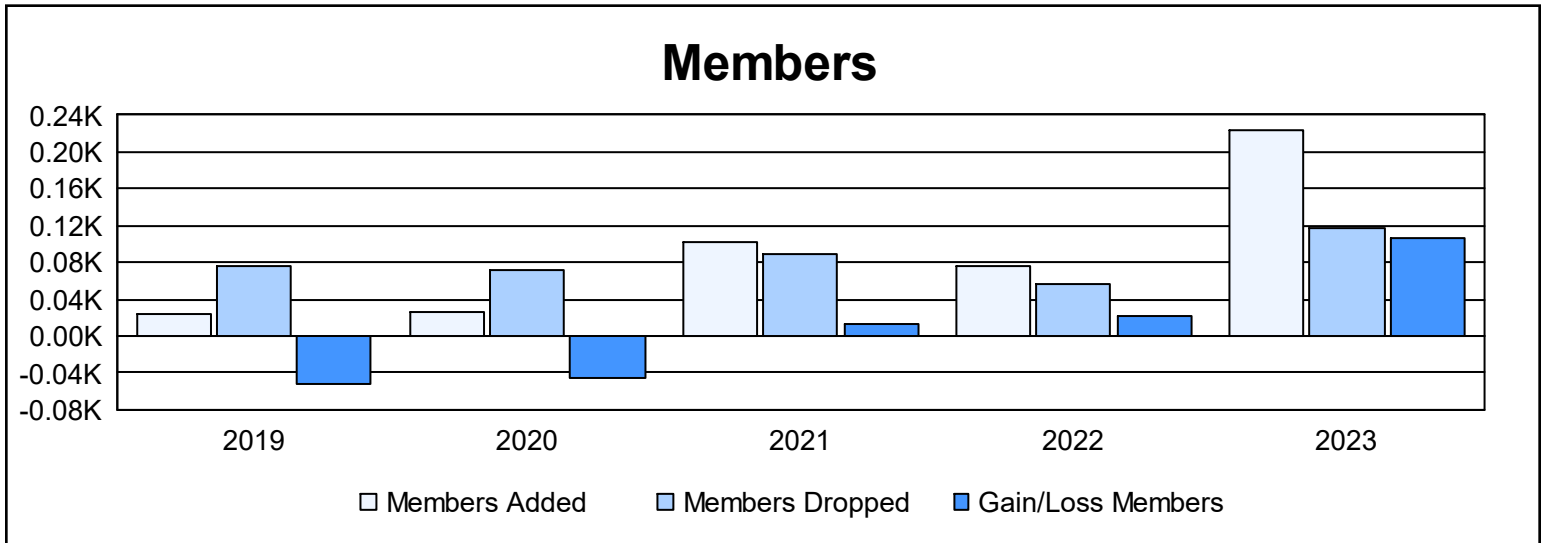

Year	New Clubs	Dropped Clubs	Gain/ Loss Clubs	New Members	Charter Members	Reinstate Members	Transfer Members	Total Member Added	Total Members Dropped	Gain/ Loss Members
2018-2019	0	1	-1	16	1	3	3	23	75	-52
2019-2020	0	3	-3	15	3	1	6	25	71	-46
2020-2021	1	2	-1	58	25	10	9	102	88	14
2021-2022	0	2	-2	70	0	7	0	77	56	21
2022-2023	6	1	5	81	137	5	1	224	118	106
<b>Average</b>	<b>1</b>	<b>2</b>	<b>0</b>	<b>48</b>	<b>33</b>	<b>5</b>	<b>4</b>	<b>90</b>	<b>82</b>	<b>9</b>

### Membership Composition June 2023 Cumulative